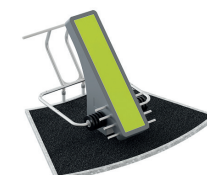

Cardio Row

Chin Bar

Dip Bench-3

Dip Press

Leg extension

Multifit

Squat

UpperBody inclusive

Jump-box 45-60-75cm

SportPoint circle

SportPoint snake

SportPoint on floor