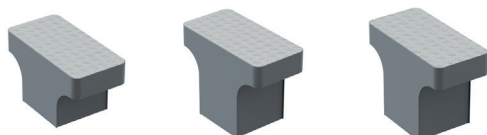

Cardio Row

Chin Bar

Dip Bench-3

Dip Press

Leg extension

Multifit

Squat

UpperBody inclusive

Jump-box 45-60-75cm

SportPoint circle

SportPoint snake

SportPoint on floor