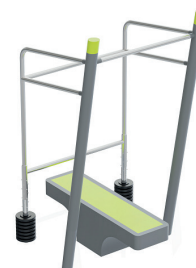

## Speciale gevangenis versie met extra gewichten

Pectoral

Preacher Curl

T-Bar

Abdominal

Bench Press

Cardio Bike

Cardio Cross

Cardio Row

Chin Bar

Dip Bench-3

Dip Press

Leg extension

Multifit

Squat

UpperBody inclusive

Jump-box 45-60-75cm

SportPoint circle

SportPoint snake

SportPoint on floor