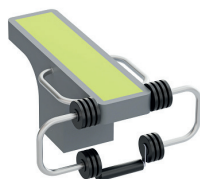

Cardio Row

Chin Bar

Dip Bench-3

Dip Press

Leg extension

Multifit

Squat

UpperBody inclusive

Jump-box 45-60-75cm

SportPoint circle

SportPoint snake

SportPoint on floor